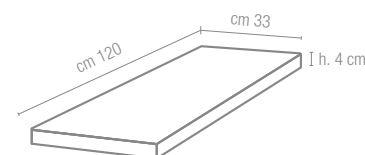

listone antique white
cm 20x120 - 7⁷/₈"x47¹/₄"
antique white cm 20x120 - 7⁷/₈"x47¹/₄"