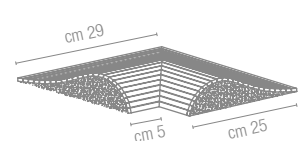

Art. 9900
Angolo terminale gradino B.C.
cm 9x9 - 3 1/2"x3 1/2"

Art. 9830
cm 30 - 11 3/4"

Art. 9833
cm 2x2 - 3/4"x3/4"

Art. 9834
cm 5x5x2 - 1 7/8"x 1 7/8"x3/4"

Art. 9835 grip
cm 30 - 11 3/4"

Art. 9837 grip
cm 3x3 - 1 1/8"x 1 1/8"

Art. 9838 grip
cm 5x3x2 - 1 7/8"x 1 1/8"x 3/4"

Art. 9660 Pool Wave
cm 60x25 - 23 5/8"x9 7/8"

Art. 9667 Pool Wave
cm 30x30 - 11 3/4"x11 3/4"

Art. 9668 Pool Wave
cm 30x30 - 11 3/4"x11 3/4"

CASALGRANDE
PADANA
Pave your way