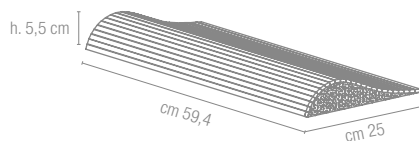

Art. 9885 Griglia
cm 13x40x2 - 5 1/8"x15 3/4"x 3/4"

Art. 9886 Griglia angolare ▲
cm 13x40x2 - 5 1/8"x15 3/4"x 3/4"

Gradone (assemblato)
cm 60x33 - 23 5/8"x13"

Angolare (assemblato)
cm 60x33 - 23 5/8"x13"

Art. 9900
Angolo terminale gradino B.C.
cm 9x9 - 3 1/2"x3 1/2"

Art. 9830
cm 30 - 11 3/4"

Art. 9833
cm 2x2 - 3/4"x3/4"

Art. 9834
cm 5x5x2 - 1 7/8"x 1 7/8"x3/4"

Art. 9835 grip
cm 30 - 11 3/4"

Art. 9837 grip
cm 3x3 - 1 1/8"x 1 1/8"

Art. 9838 grip
cm 5x3x2 - 1 7/8"x 1 1/8"x 3/4"

Art. 9660 Pool Wave
cm 60x25 - 23 5/8"x9 7/8"

Art. 9667 Pool Wave
cm 30x30 - 11 3/4"x11 3/4"

Art. 9668 Pool Wave
cm 30x30 - 11 3/4"x11 3/4"

CASALGRANDE
PADANA
Pave your way