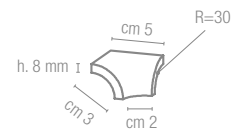

Art. 9618
Bordo angolare interno ▲
cm 33x45 - 11 3/4"x17 3/4"

Art. 9638
Bordo angolare interno ▲
cm 22,5x45 - 8 7/8"x17 3/4"

Art. 9883 Griglia
cm 30x40x2 - 11 3/4"x15 3/4"x 3/4"

Art. 9884 Griglia angolare ▲
cm 30x40x2 - 11 3/4"x15 3/4"x 3/4"

Art. 9900
Angolo terminale gradino B.C.
cm 9x9 - 3 1/2"x3 1/2"

Art. 9830
cm 30 - 11 3/4"

Art. 9833
cm 2x2 - 3/4"x3/4"

Art. 9834
cm 5x5x2 - 1 7/8"x 1 7/8"x3/4"

Art. 9835 grip
cm 30 - 11 3/4"

Art. 9837 grip
cm 3x3 - 1 1/8"x 1 1/8"

Art. 9838 grip
cm 5x3x2 - 1 7/8"x 1 1/8"x 3/4"

Art. 9660 Pool Wave
cm 60x25 - 23 5/8"x9 7/8"

Art. 9667 Pool Wave
cm 30x30 - 11 3/4"x11 3/4"

Art. 9668 Pool Wave
cm 30x30 - 11 3/4"x11 3/4"

CASALGRANDE
PADANA
Pave your way