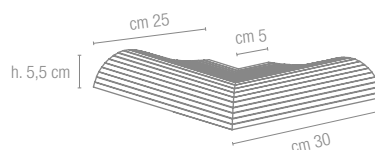

Art. 9618
Bordo angolare interno ▲
cm 33x45 - 11 3/4"x17 3/4"

Art. 9638
Bordo angolare interno ▲
cm 22,5x45 - 8 7/8"x17 3/4"

Art. 9883 Griglia
cm 30x40x2 - 11 3/4"x15 3/4"x 3/4"

Art. 9884 Griglia angolare ▲
cm 30x40x2 - 11 3/4"x15 3/4"x 3/4"

Art. 9885 Griglia
cm 13x40x2 - 5 1/8"x15 3/4"x 3/4"

Art. 9886 Griglia angolare ▲
cm 13x40x2 - 5 1/8"x15 3/4"x 3/4"

Gradone (assemblato)
cm 60x33 - 23 5/8"x13"

Angolare (assemblato)
cm 60x33 - 23 5/8"x13"

Art. 9900
Angolo terminale gradino B.C.
cm 9x9 - 3 1/2"x3 1/2"

Art. 9830
cm 30 - 11 3/4"

Art. 9833
cm 2x2 - 3/4"x3/4"

Art. 9834
cm 5x5x2 - 1 7/8"x 1 7/8"x3/4"

Art. 9835 grip
cm 30 - 11 3/4"

Art. 9837 grip
cm 3x3 - 1 1/8"x 1 1/8"

Art. 9838 grip
cm 5x3x2 - 1 7/8"x 1 1/8"x 3/4"

Art. 9660 Pool Wave
cm 60x25 - 23 5/8"x9 7/8"

Art. 9667 Pool Wave
cm 30x30 - 11 3/4"x11 3/4"

Art. 9668 Pool Wave
cm 30x30 - 11 3/4"x11 3/4"

CASALGRANDE
PADANA
Pave your way