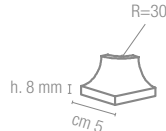

Art. 9885 Griglia
cm 13x40x2 - 5 1/8"x15 3/4"x 3/4"

Art. 9886 Griglia angolare ▲
cm 13x40x2 - 5 1/8"x15 3/4"x 3/4"

Gradone (assemblato)
cm 60x33 - 23 5/8"x13"

Angolare (assemblato)
cm 60x33 - 23 5/8"x13"

Art. 9900
Angolo terminale gradino B.C.
cm 9x9 - 3 1/2"x3 1/2"

Art. 9830
cm 30 - 11 3/4"

Art. 9833
cm 2x2 - 3/4"x3/4"

Art. 9834
cm 5x5x2 - 1 7/8"x 1 7/8"x3/4"

Art. 9835 grip
cm 30 - 11 3/4"

Art. 9837 grip
cm 3x3 - 1 1/8"x 1 1/8"

Art. 9838 grip
cm 5x3x2 - 1 7/8"x 1 1/8"x 3/4"

Art. 9660 Pool Wave
cm 60x25 - 23 5/8"x9 7/8"

Art. 9667 Pool Wave
cm 30x30 - 11 3/4"x11 3/4"

Art. 9668 Pool Wave
cm 30x30 - 11 3/4"x11 3/4"

CASALGRANDE
PADANA
Pave your way