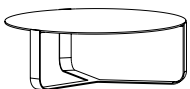

Circle è un tavolo basso caratterizzato da un ampio piano rotondo, dotato di un'unica grande struttura in metallo che lo sorregge, per connotare con eleganza spazi living in ambito residenziale e commerciale. Il basamento centrale dalle forme morbide assume una forte presenza scenica, che contrasta con la semplicità del piano circolare in un perfetto equilibrio tra classico e contemporaneo.

Circle is a low table characterized by a large round top, supported by a single large metal structure, elegantly defining living spaces in residential and commercial settings. The soft shapes of the central base create a strong visual presence, contrasting with the simplicity of the circular top in a perfect balance between classic and contemporary.

CIRCLE

Circle.90

90x90 H.30

Tavolo basso tondo da interno
Indoor low round table

6 mm / 9 mm

Piano in gres porcellanato
Porcelain stoneware top