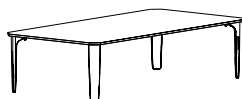

Form.120 R

60x120 H.30

Tavolo basso rettangolare da interno / esterno
Indoor / outdoor low rectangular table

12 mm

Piano in gres porcellanato
Porcelain stoneware top